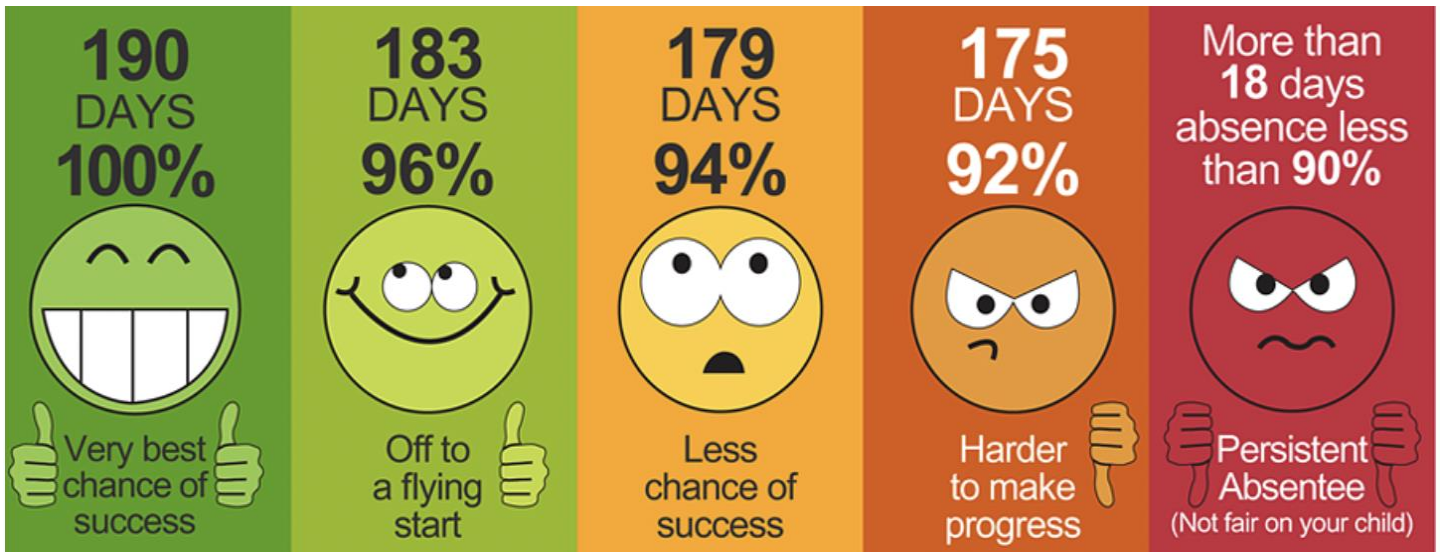

A message from the all the local headteachers

Did you know?

- More than 5 weeks and 3 days of learning are missed with 85% attendance.
- 90% attendance means half a day of school missed each week.
- Good attendance is over 98%.

Give your child the best start in life – every school day counts!

Cornfield School